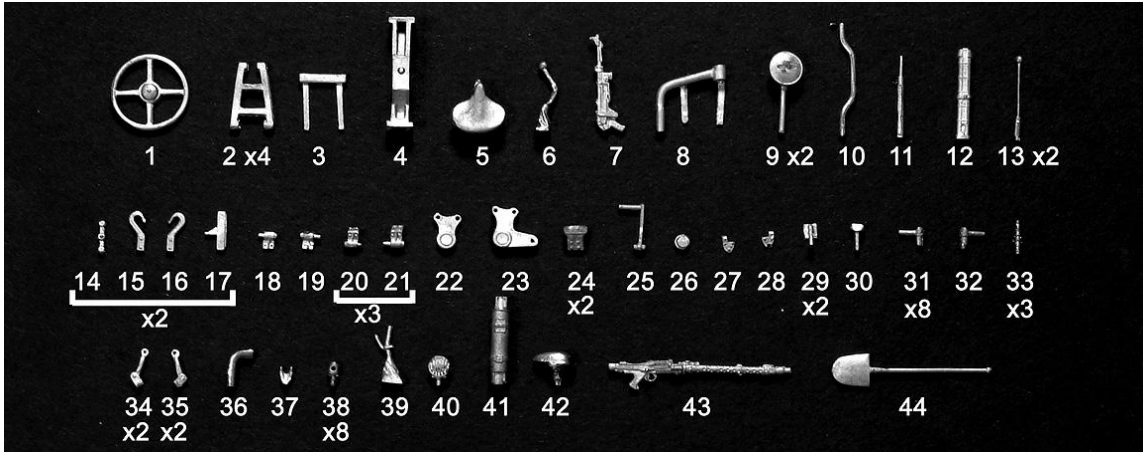

Sd Kfz 221

Sub assembly 1 (L + R)

At this stage assemble the upper and lower hull sections.