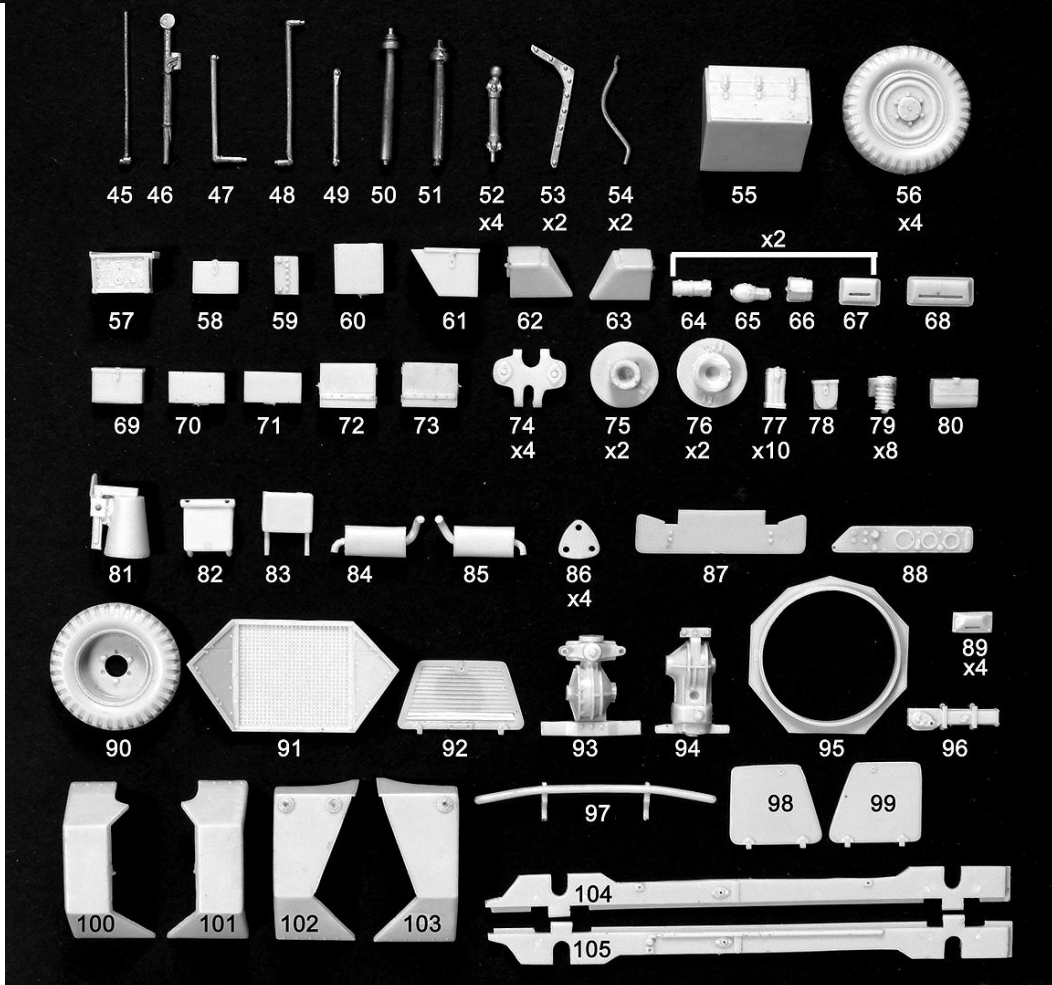

Sd Kfz 221

Sub assembly 1 (L + R)

At this stage assemble the upper and lower hull sections.